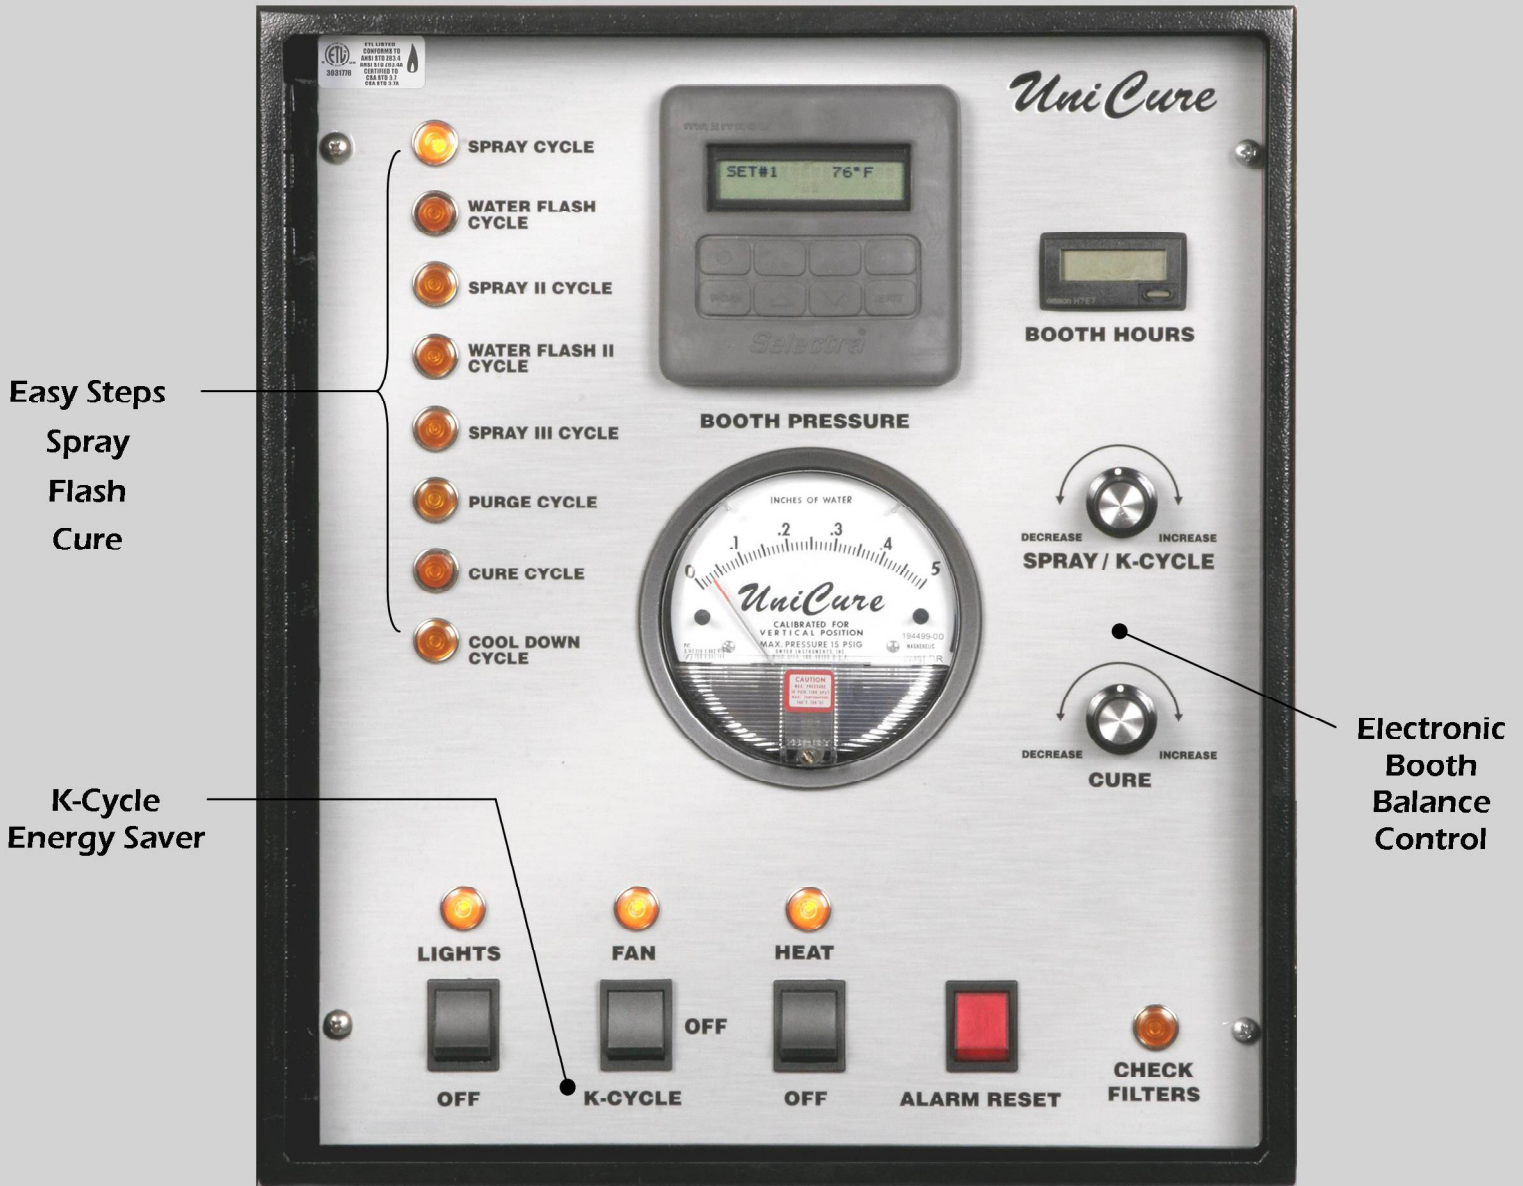

UniCure

SPRAYBOOTHS

New Control System for Waterborne Paints

Order It On Your New UniCure -OR- Retro Fit Your Existing UniCure

UniCure Allows You Total Control

- Control the Airflow
- Control the Turbulence
- Control the Cycles
 - Spraying
 - Flashing
 - Curing
- Control the Production